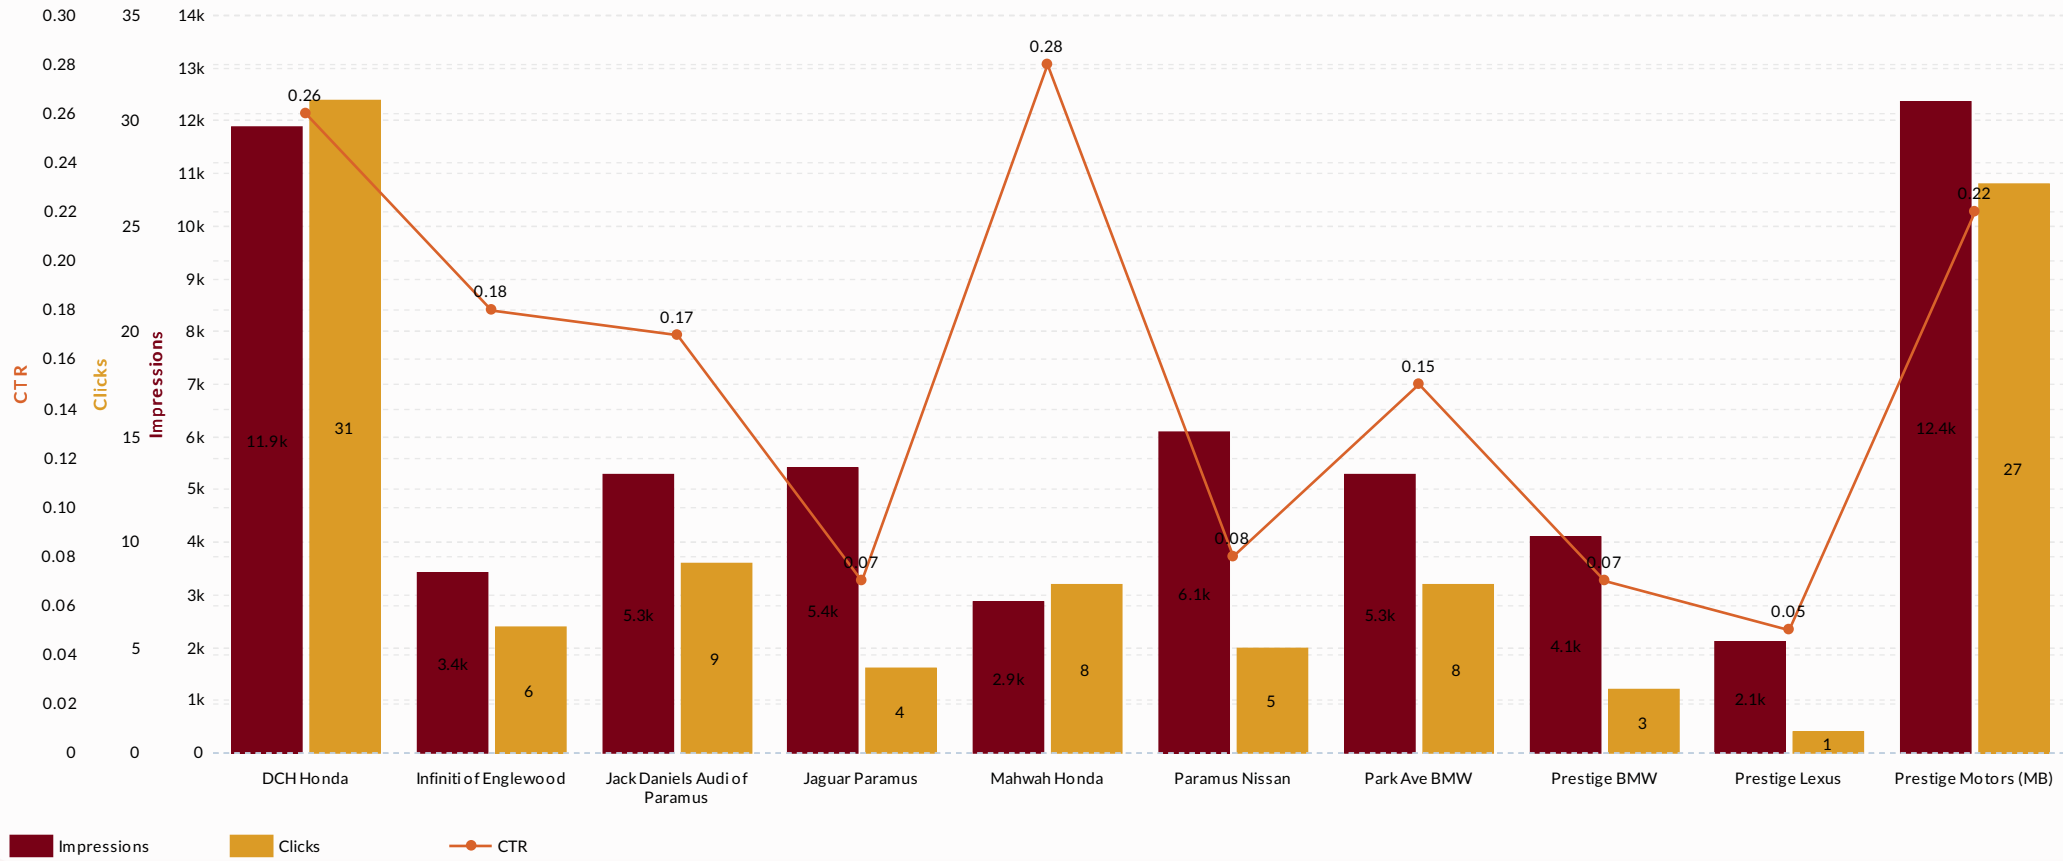

.fi Main KPIs

.fi Impressions and CTR by Device Type

.fi Device Breakdown

Device Types	Impressions	Clicks	CTR
Total	58,845	102	0.17%
Mobile	52,040	86	0.17%
Tablets	6,237	16	0.26%
Desktops and Laptops	554	0	0.00%
Unknown	14	0	0.00%

Which geo fences delivered the best engagement and visibility?

.fi Which geo fences delivered the most impressions, clicks and visit to my location?

Campaign	Geo Fence	Impressions	Clicks	CTR	Geo Fence Weighted Actions	View Visits
RadioShack - Geo Fencing	DCH Honda	11,881	31	0.26%	0.00	0
RadioShack - Geo Fencing	Prestige Motors (MB)	12,356	27	0.22%	5.00	5
RadioShack - Geo Fencing	Jack Daniels Audi of Paramus	5,290	9	0.17%	0.00	0
RadioShack - Geo Fencing	Park Ave BMW	5,285	8	0.15%	2.00	2
RadioShack - Geo Fencing	Mahwah Honda	2,874	8	0.28%	1.00	1
RadioShack - Geo Fencing	Infiniti of Englewood	3,422	6	0.18%	0.00	0
RadioShack - Geo Fencing	Paramus Nissan	6,097	5	0.08%	0.00	0
RadioShack - Geo Fencing	Jaguar Paramus	5,419	4	0.07%	3.00	3
RadioShack - Geo Fencing	Prestige BMW	4,097	3	0.07%	1.00	1
RadioShack - Geo Fencing	Prestige Lexus	2,124	1	0.05%	0.00	0