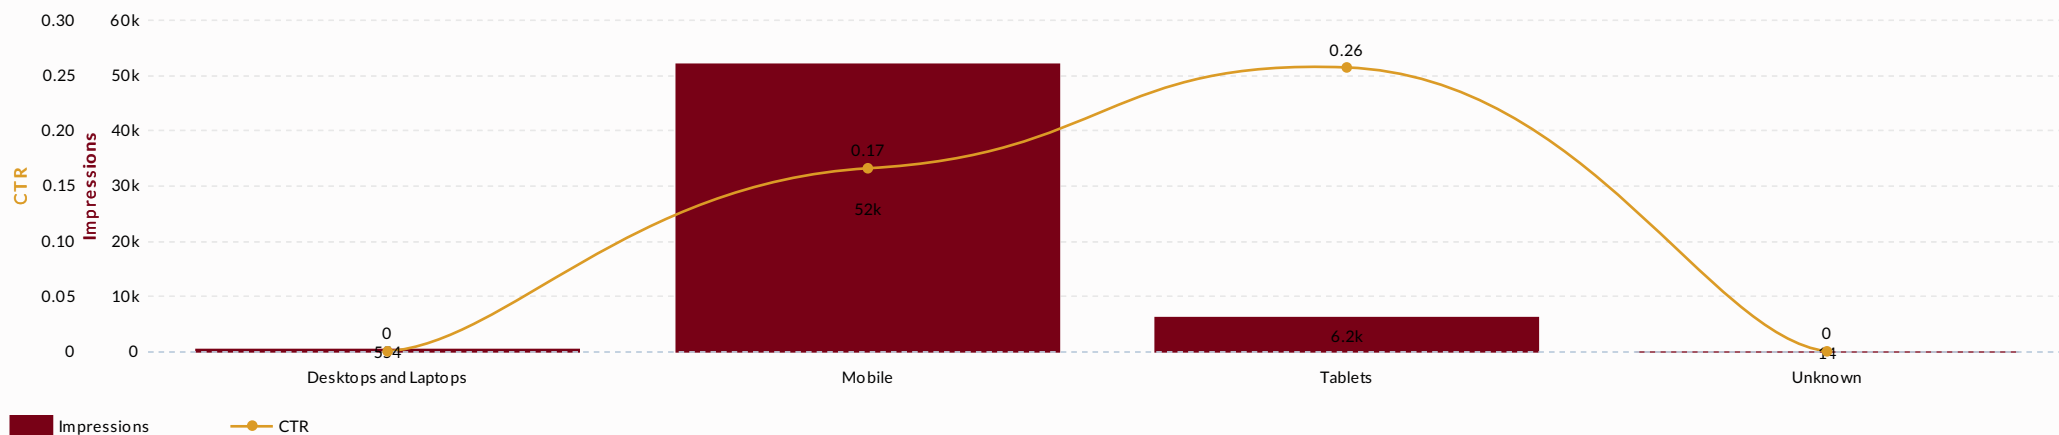

.fi Impressions and CTR by Device Type

.fi Device Breakdown

Device Types	Impressions	Clicks	CTR
Total	58,845	102	0.17%
Mobile	52,040	86	0.17%
Tablets	6,237	16	0.26%
Desktops and Laptops	554	0	0.00%
Unknown	14	0	0.00%