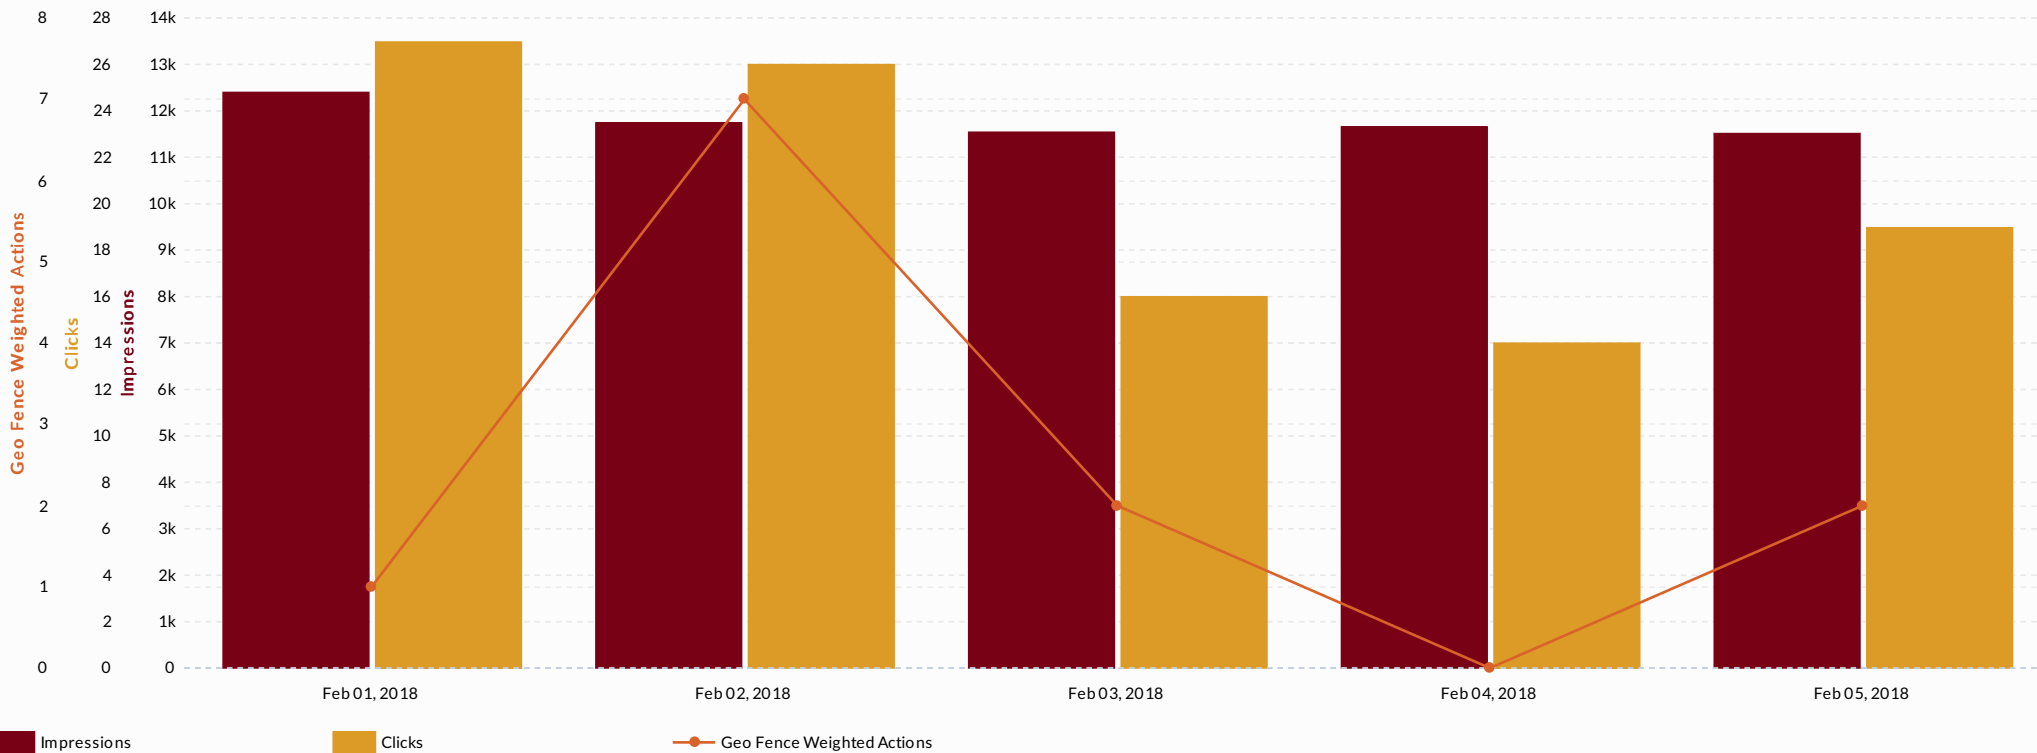

.fi Programmatic Trending Data